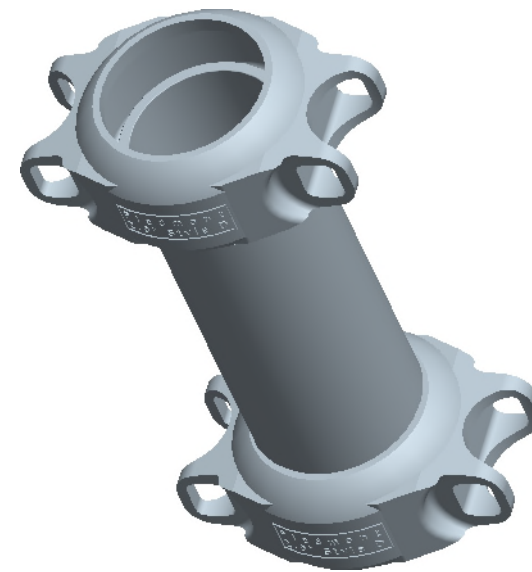

88NipDoub/4in/xW

88NipDoub/3in/xW

88NipDoub/2in/xW

88NipDoub/1.5in/xW

clamps are shown only for dimensions

**we do not supply the clamps**

Materials:  
 BW: 316L  
 SW: superduplex

**Knappe Composites**

88NipDoub/xIN/xW	Mat:	316L
	DATUM:	REV:
1.5 in & 2in 3in & 4in	15.08.16	1
Name	88NIPDOUB_XIN_PUBLIC	Page 1/1