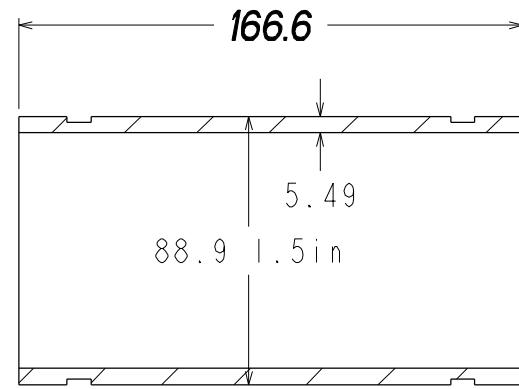

88NipDoub/4in/xW

88NipDoub/3in/xW

88NipDoub/2in/xW

88NipDoub/1.5in/xW

clamps are shown only for dimensions

**we do not supply the clamps**

Materials:  
 BW: 316L  
 SW: superduplex

**Knappe Composites**

88NipDoub/xIN/xW	Mat:	316L
	DATUM:	REV:
1.5 in & 2in 3in & 4in	15.08.16	1
Name	88NIPDOUB_XIN_PUBLIC	Page 1/1