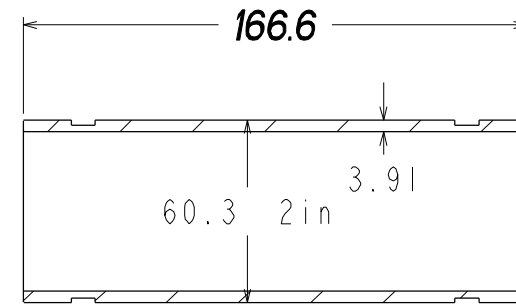

88NipDoub/4in/xW

88NipDoub/3in/xW

88NipDoub/2in/xW

88NipDoub/1.5in/xW

clamps are shown only for dimensions

**we do not supply the clamps**

Materials:  
 BW: 316L  
 SW: superduplex

**Knappe Composites**

88NipDoub/xIN/xW	Mat:	316L
	DATUM:	REV:
1.5 in & 2in 3in & 4in	15.08.16	1
Name	88NIPDOUB_XIN_PUBLIC	Page 1/1