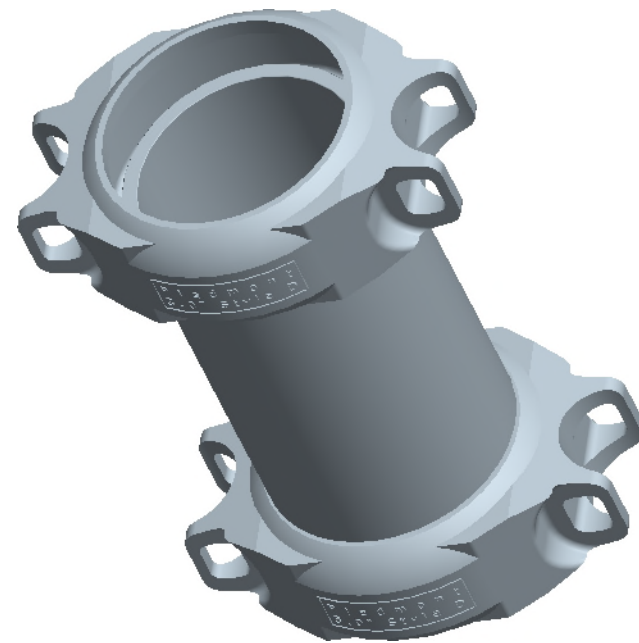

88NipDoub/4in/xW

88NipDoub/3in/xW

88NipDoub/2in/xW

88NipDoub/1.5in/xW

clamps are shown only for dimensions

**we do not supply the clamps**

Materials:  
 BW: 316L  
 SW: superduplex

**Knappe Composites**

88NipDoub/xIN/xW	Mat:	316L
	DATUM:	REV:
1.5 in & 2in 3in & 4in	15.08.16	1
Name	88NIPDOUB_XIN_PUBLIC	Page 1/1