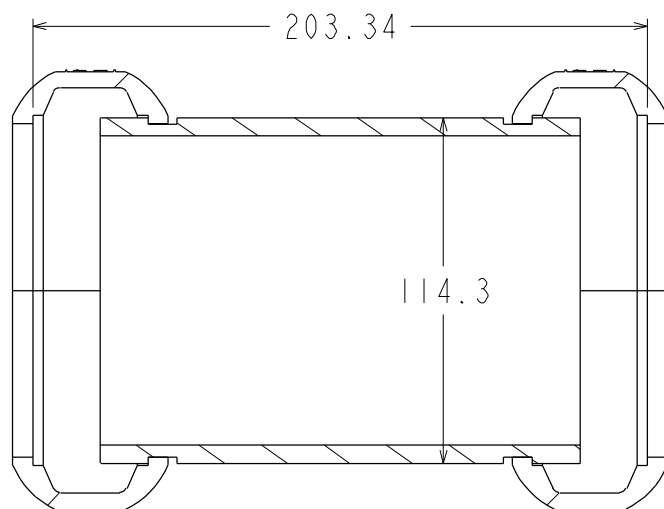

88NipDoub/4in/xW

88NipDoub/3in/xW

88NipDoub/2in/xW

88NipDoub/1.5in/xW

clamps are shown only for dimensions

**we do not supply the clamps**

Materials:  
 BW: 316L  
 SW: superduplex

**Knappe Composites**

88NipDoub/xIN/xW	Mat:	316L
	DATUM:	REV:
1.5 in & 2in 3in & 4in	15.08.16	1
Name	88NIPDOUB_XIN_PUBLIC	Page 1/1