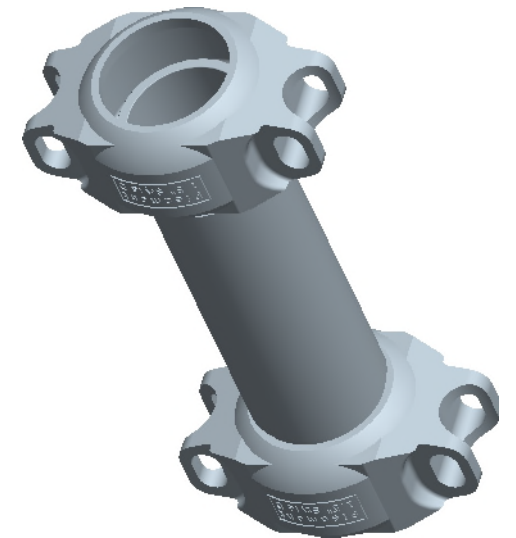

88NipDoub/4in/xW

88NipDoub/3in/xW

88NipDoub/2in/xW

88NipDoub/1.5in/xW

clamps are shown only for dimensions

**we do not supply the clamps**

Materials:  
 BW: 316L  
 SW: superduplex

**Knappe Composites**

88NipDoub/xIN/xW	Mat:	316L
	DATUM:	REV:
1.5 in & 2in 3in & 4in	15.08.16	1
Name	88NIPDOUB_XIN_PUBLIC	Page 1/1