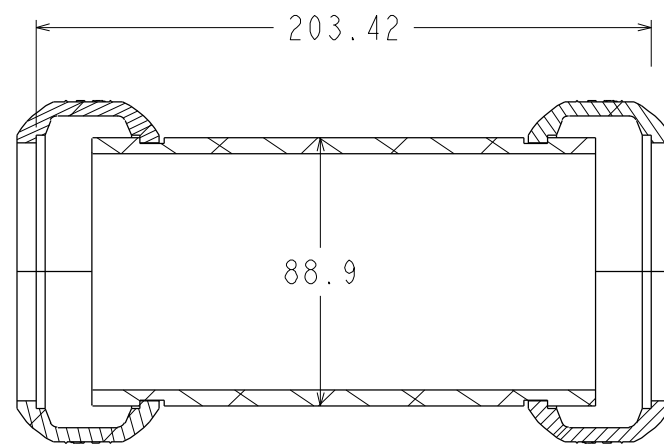

88NipDoub/4in/xW

88NipDoub/3in/xW

88NipDoub/2in/xW

88NipDoub/1.5in/xW

clamps are shown only for dimensions

**we do not supply the clamps**

Materials:  
 BW: 316L  
 SW: superduplex

**Knappe Composites**

88NipDoub/xIN/xW	Mat:	316L
	DATUM:	REV:
1.5 in & 2in 3in & 4in	15.08.16	1
Name	88NIPDOUB_XIN_PUBLIC	Page 1/1