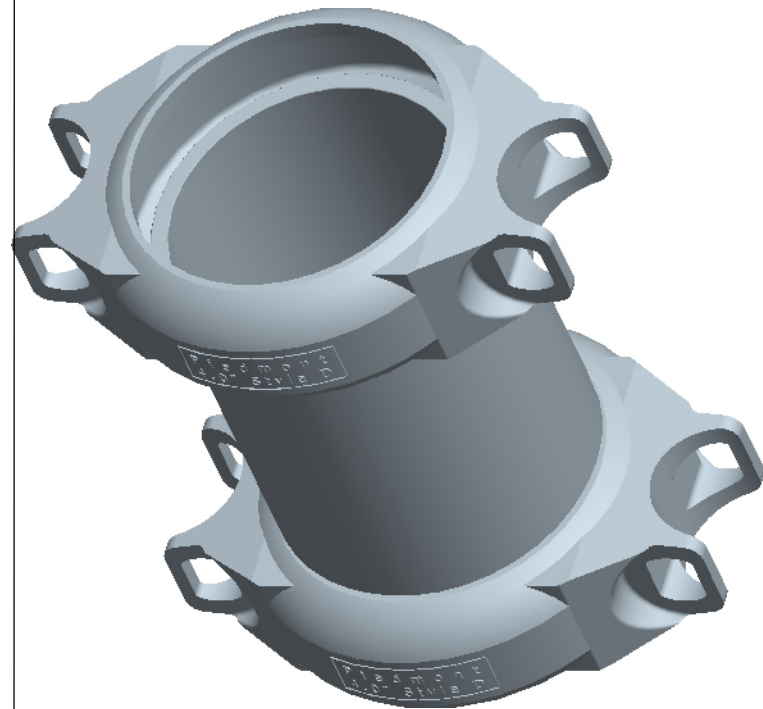

88NipDoub/4in/xW

88NipDoub/3in/xW

88NipDoub/2in/xW

88NipDoub/1.5in/xW

clamps are shown only for dimensions

**we do not supply the clamps**

Materials:  
 BW: 316L  
 SW: superduplex

**Knappe Composites**

88NipDoub/xIN/xW	Mat:	316L
	DATUM:	REV:
1.5 in & 2in 3in & 4in	15.08.16	1
Name	88NIPDOUB_XIN_PUBLIC	Page 1/1