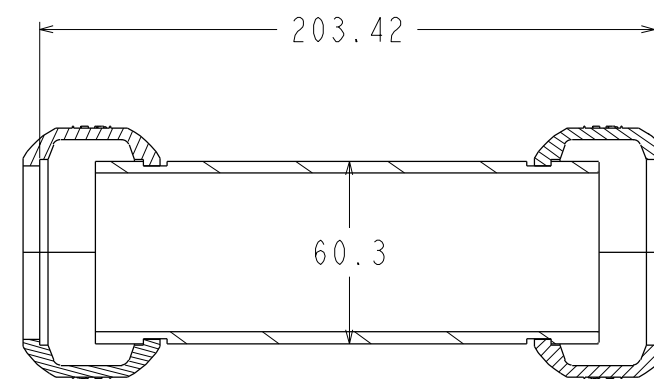

88NipDoub/4in/xW

88NipDoub/3in/xW

88NipDoub/2in/xW

88NipDoub/1.5in/xW

clamps are shown only for dimensions

**we do not supply the clamps**

Materials:  
 BW: 316L  
 SW: superduplex

**Knappe Composites**

88NipDoub/xIN/xW	Mat:	316L
	DATUM:	REV:
1.5 in & 2in 3in & 4in	15.08.16	1
Name	88NIPDOUB_XIN_PUBLIC	Page 1/1