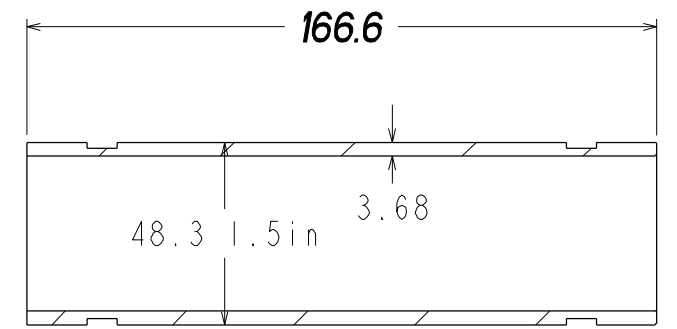

88NipDoub/4in/xW

88NipDoub/3in/xW

88NipDoub/2in/xW

88NipDoub/1.5in/xW

clamps are shown only for dimensions

**we do not supply the clamps**

Materials:  
 BW: 316L  
 SW: superduplex

**Knappe Composites**

88NipDoub/xIN/xW	Mat:	316L
	DATUM:	REV:
1.5 in & 2in 3in & 4in	15.08.16	1
Name	88NIPDOUB_XIN_PUBLIC	Page 1/1