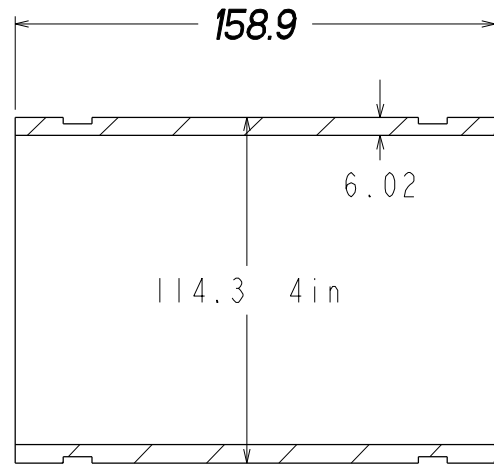

88NipDoub/4in/xW

88NipDoub/3in/xW

88NipDoub/2in/xW

88NipDoub/1.5in/xW

clamps are shown only for dimensions

**we do not supply the clamps**

Materials:  
 BW: 316L  
 SW: superduplex

**Knappe Composites**

88NipDoub/xIN/xW	Mat:	316L
	DATUM:	REV:
1.5 in & 2in 3in & 4in	15.08.16	1
Name	88NIPDOUB_XIN_PUBLIC	Page 1/1