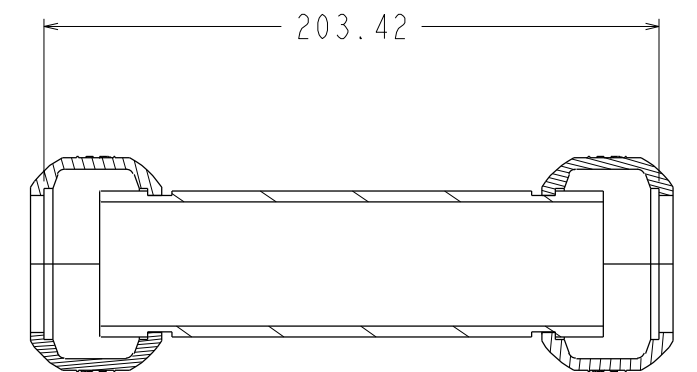

88NipDoub/4in/xW

88NipDoub/3in/xW

88NipDoub/2in/xW

88NipDoub/1.5in/xW

clamps are shown only for dimensions

**we do not supply the clamps**

Materials:  
 BW: 316L  
 SW: superduplex

**Knappe Composites**

88NipDoub/xIN/xW	Mat:	316L
	DATUM:	REV:
1.5 in & 2in 3in & 4in	15.08.16	1
Name	88NIPDOUB_XIN_PUBLIC	Page 1/1